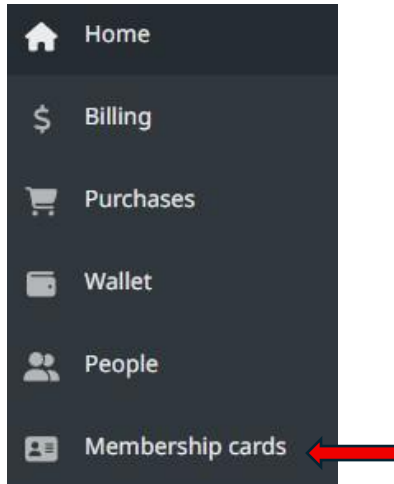

Log into your Amilia account

[Login | Amilia](#)

Click on Membership cards

Click on Print cards

Change the printer to "Adobe PDF"

Save to your phone or print a hard copy